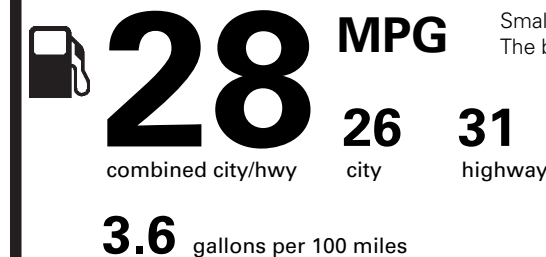

PRICE INFORMATION

BASE PRICE	\$28,605.00
TOTAL OPTIONS/OTHER	1,090.00
TOTAL VEHICLE & OPTIONS/OTHER	29,695.00
DESTINATION & DELIVERY	1,245.00

EPA DOT Fuel Economy and Environment

Gasoline Vehicle

Fuel Economy